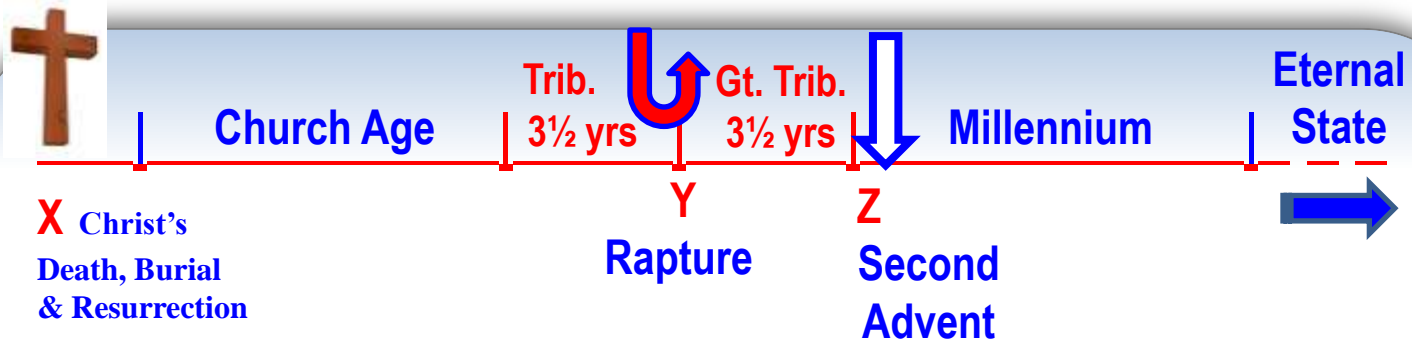

VIEWS ON THE RAPTURE: Midtribulation

The midtribulation view contends that the Rapture will occur in the middle of the seven-year Tribulation. The Bible refers to the last half of this dispensation as the Great Tribulation. This latter 3½ years is the period which this school asserts the believer will not have to endure.