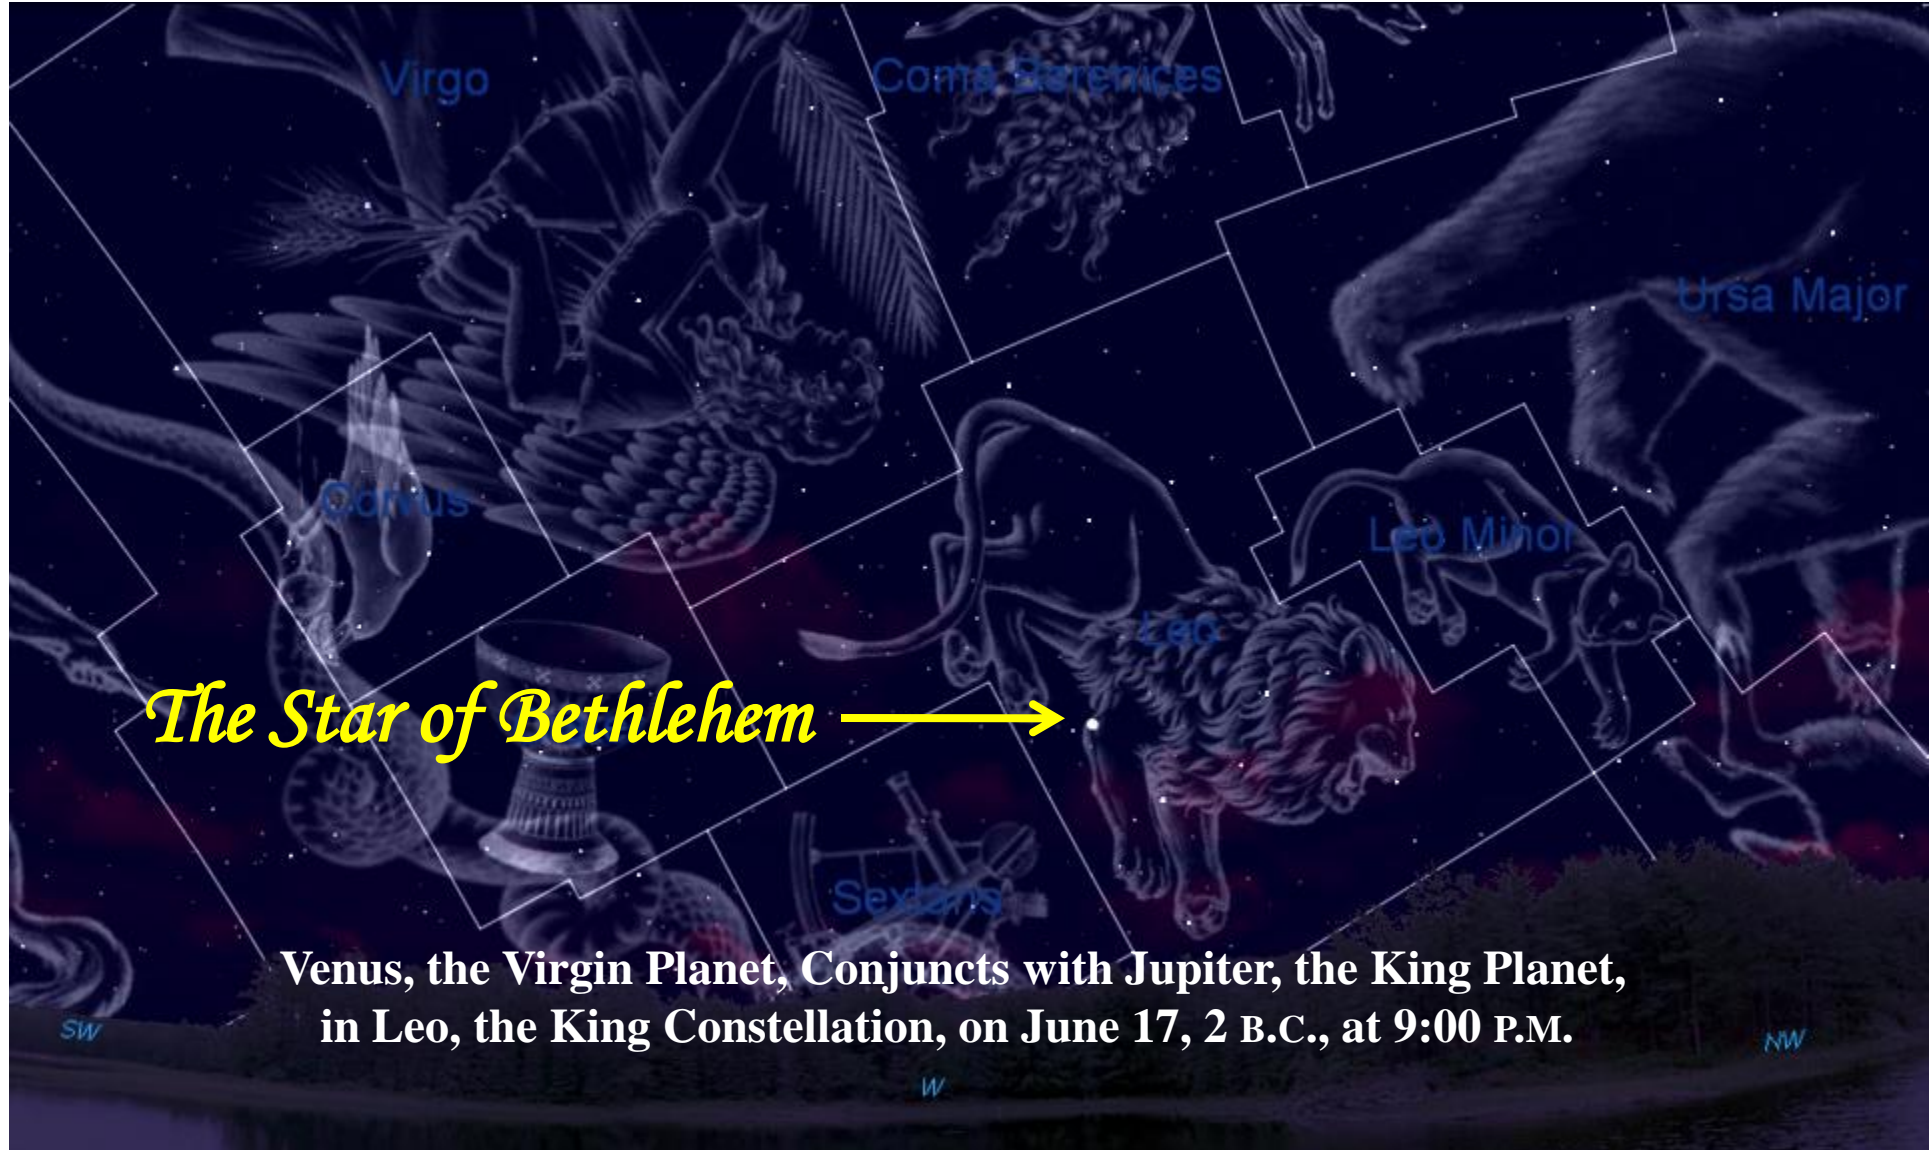

Venus Conjuncts with Jupiter: Their Combined Visual Magnitudes Create the Star of Bethlehem - June 17, 2 B.C. at 9 P.M., from Hecatompylos, Parthia

The Star of Bethlehem →

Venus, the Virgin Planet, Conjuncts with Jupiter, the King Planet, in Leo, the King Constellation, on June 17, 2 B.C., at 9:00 P.M.